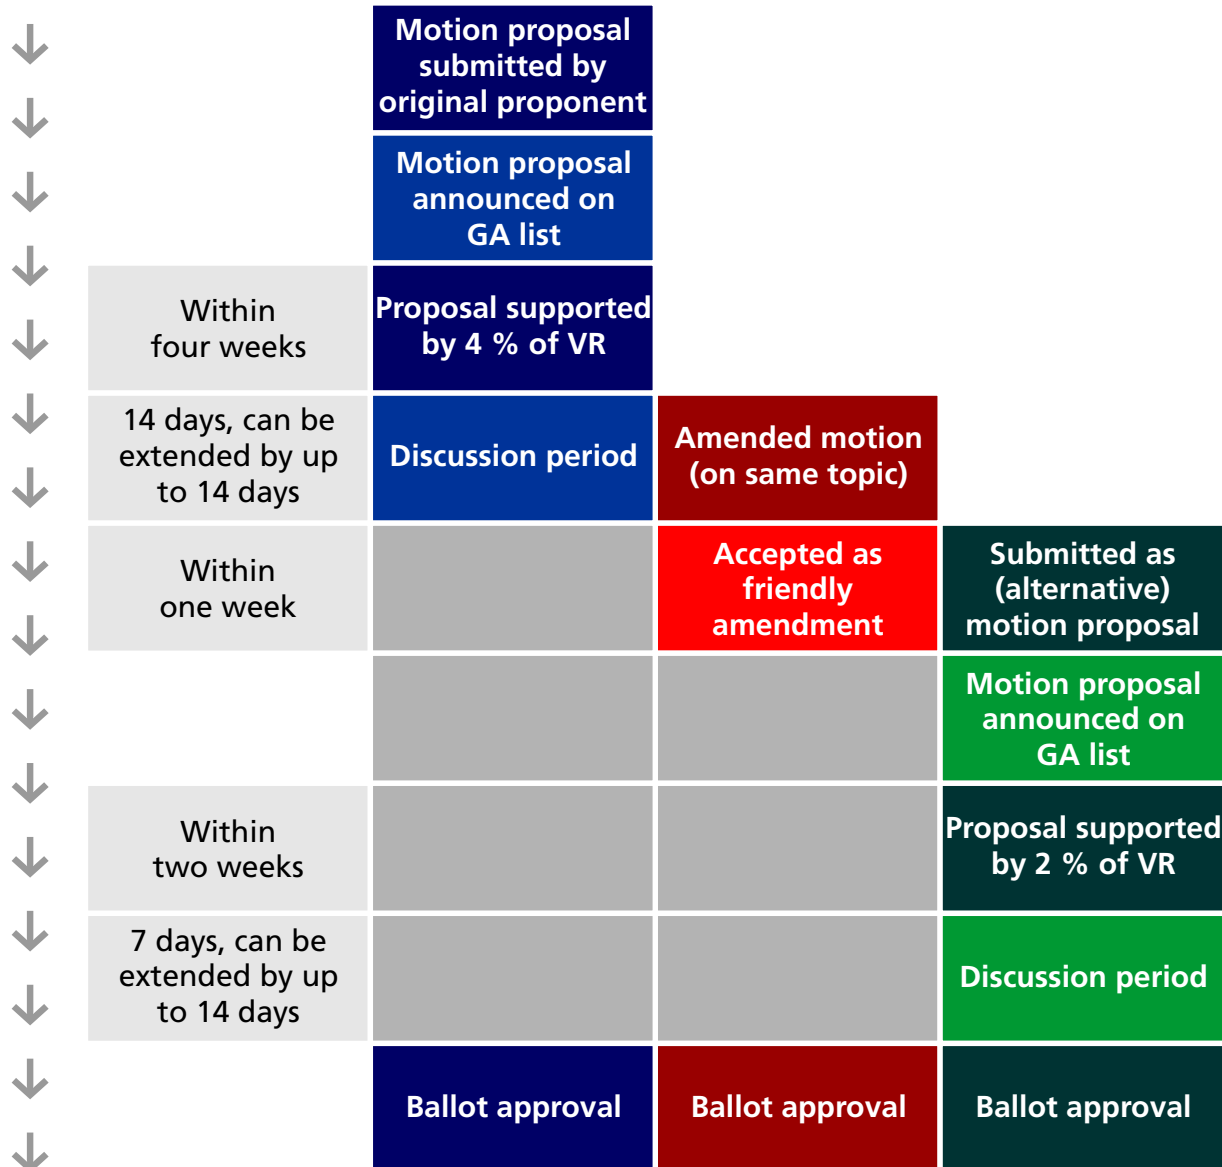

Motion Process Rules of the DNSO GA

Normal motion process

Emergency motion process

DRAFT PROPOSAL